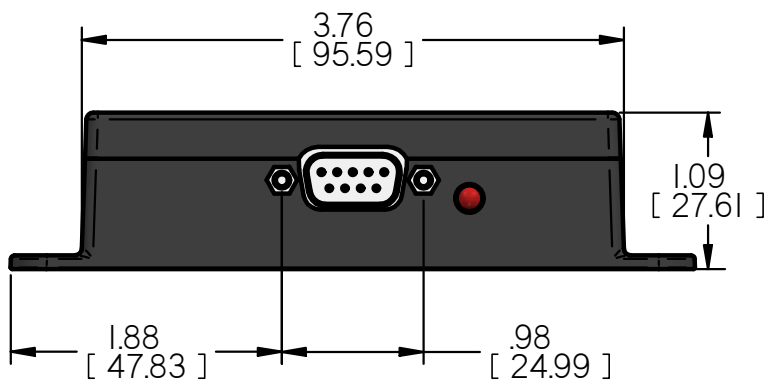

SkyView SYSTEM

SV-ARINC-429 CONVERTER MODULE

X.XX = in
[X.XX] = mm

19825 141st PL NE Woodinville WA 98072
Ph: (425) 402-1431 www.dynonavionics.com

DWG. NO.	101407-000	REV	A
SkyView ARINC MODULE CUSTOMER DRAWING			
DO NOT SCALE DRAWING		SHEET 1 OF 1	