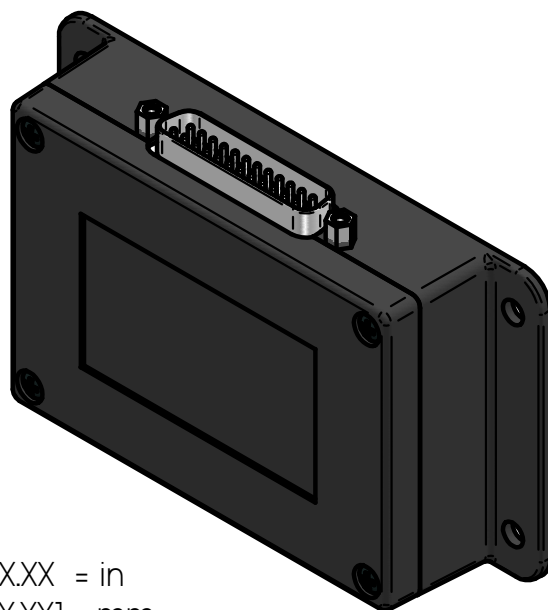

SkyView SYSTEM

SV-ARINC-429 CONVERTER MODULE

X.XX = in
[X.XX] = mm

19825 141st PL NE Woodinville WA 98072
Ph: (425) 402-1431 www.dynonavionics.com

DWG. NO.	101407-000	REV	A
SkyView ARINC MODULE CUSTOMER DRAWING			
DO NOT SCALE DRAWING		SHEET 1 OF 1	