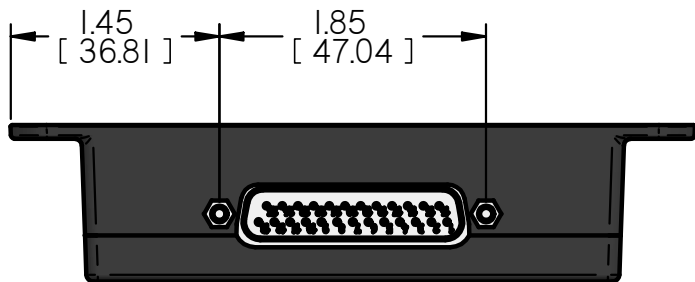

SkyView SYSTEM

SV-ARINC-429 CONVERTER MODULE

X.XX = in
[X.XX] = mm

19825 141st PL NE Woodinville WA 98072
Ph: (425) 402-1431 www.dynonavionics.com

DWG. NO.	101407-000	REV	A
SkyView ARINC MODULE CUSTOMER DRAWING			
DO NOT SCALE DRAWING		SHEET 1 OF 1	