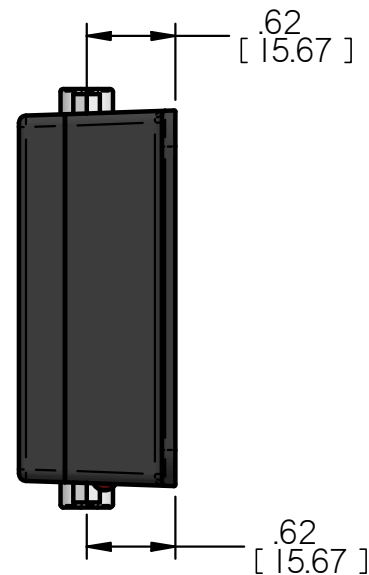

SkyView SYSTEM

SV-ARINC-429 CONVERTER MODULE

X.XX = in
[X.XX] = mm

19825 141st PL NE Woodinville WA 98072
Ph: (425) 402-1431 www.dynonavionics.com

DWG. NO.	101407-000	REV	A
SkyView ARINC MODULE CUSTOMER DRAWING			
DO NOT SCALE DRAWING		SHEET 1 OF 1	