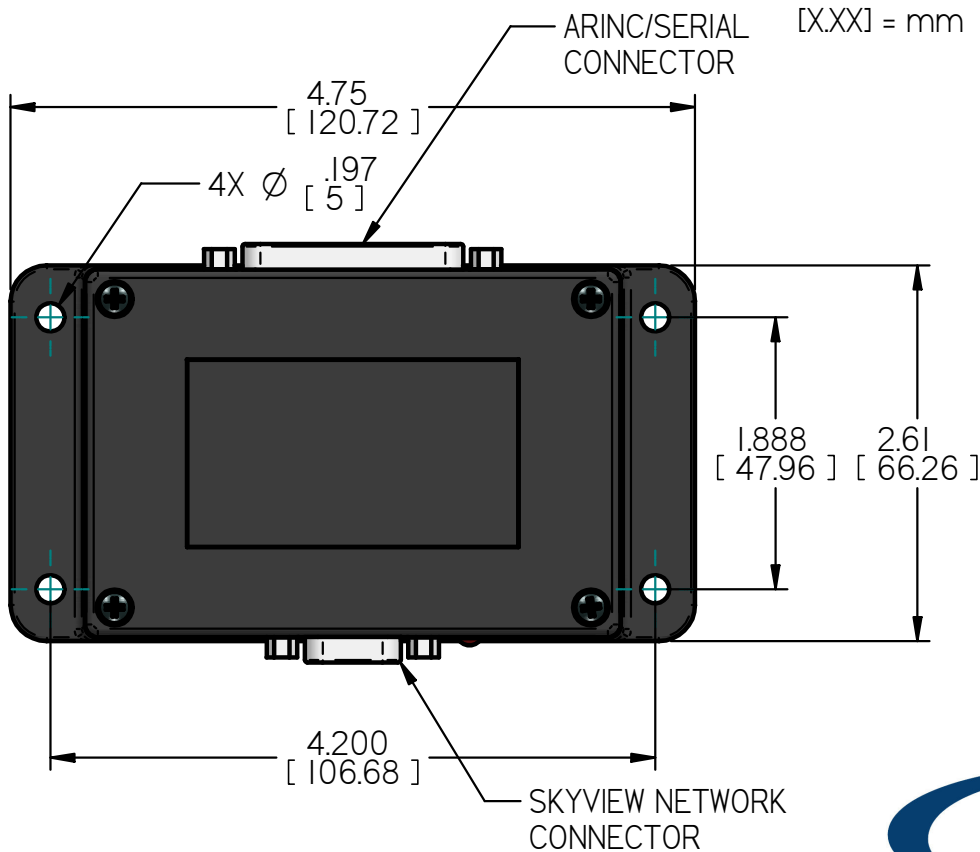

SkyView SYSTEM

SV-ARINC-429 CONVERTER MODULE

X.XX = in
[X.XX] = mm

19825 141st PL NE Woodinville WA 98072
Ph: (425) 402-1431 www.dynonavionics.com

DWG. NO.	101407-000	REV	A
SkyView ARINC MODULE CUSTOMER DRAWING			
DO NOT SCALE DRAWING		SHEET 1 OF 1	