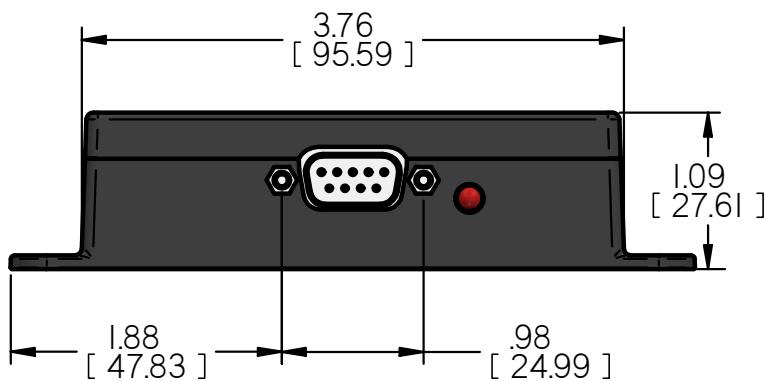

SkyView SYSTEM

SV-ARINC-429 CONVERTER MODULE

X.XX = in
[X.XX] = mm

19825 141st PL NE Woodinville WA 98072
Ph: (425) 402-1431 www.dynonavionics.com

DWG. NO.	101407-000	REV	A
SkyView ARINC MODULE CUSTOMER DRAWING			
DO NOT SCALE DRAWING		SHEET 1 OF 1	