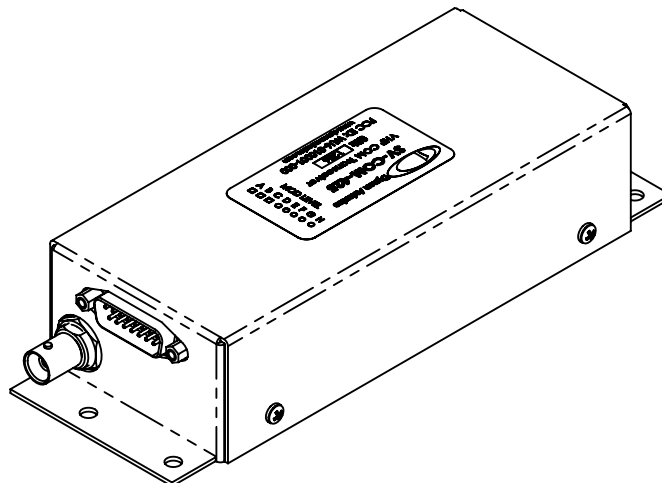

Physical Dimensions

(SCALE 1:2)

WEIGHT
0.75 lb. (0.34 kg)

Mounting Hole Pattern

(scale 1:1)

4X Ø .188
(#8 FASTENER)

SkyView
SV-COM-425
Remote VHF COM
Tranceiver Module

19825 141st PI NE
Woodinville, WA 98072
425-402-0433
www.dynonavionics.com