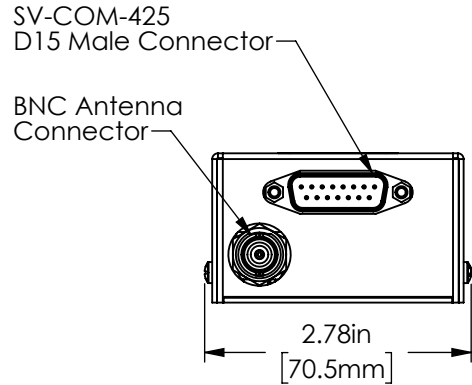

Physical Dimensions

(SCALE 1:2)

WEIGHT
0.75 lb. (0.34 kg)

Mounting Hole Pattern

(scale 1:1)

4X Ø .188
(#8 FASTENER)

SkyView
SV-COM-425
Remote VHF COM
Tranceiver Module

19825 141st PI NE
Woodinville, WA 98072
425-402-0433
www.dynonavionics.com