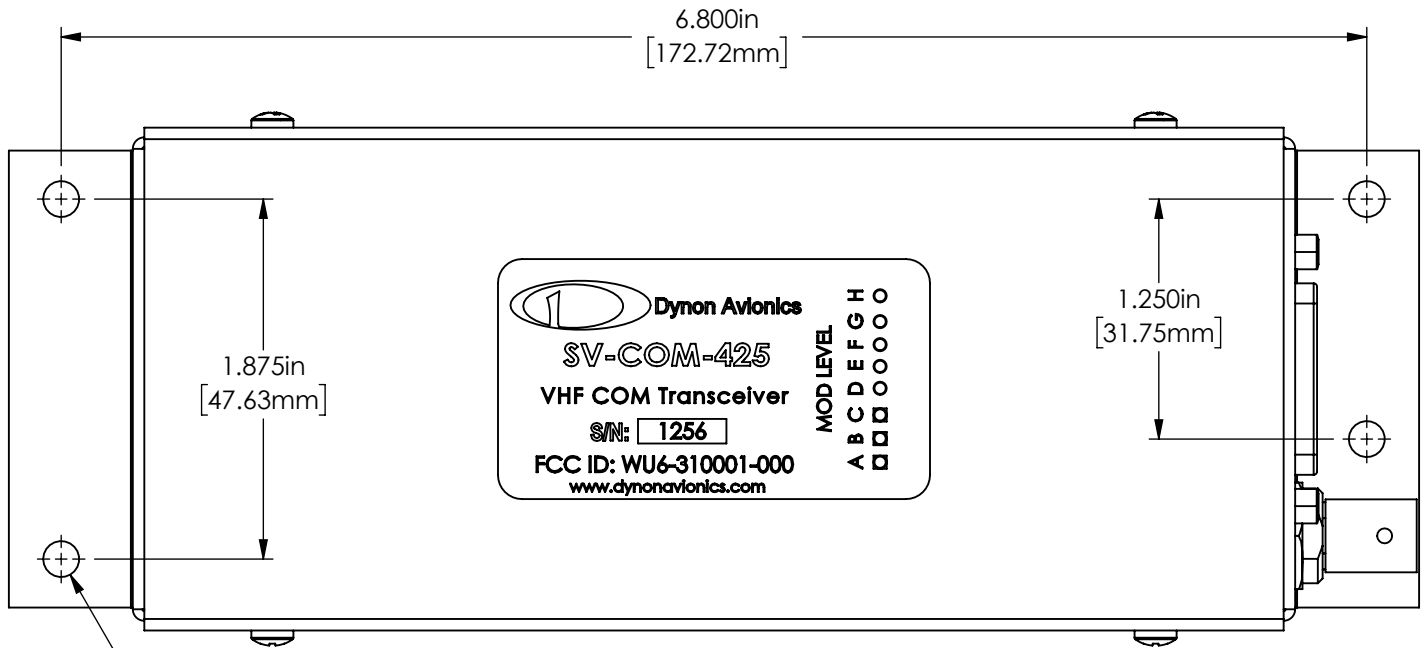

Physical Dimensions

(SCALE 1:2)

WEIGHT
0.75 lb. (0.34 kg)

Mounting Hole Pattern

(scale 1:1)

4X Ø .188
(#8 FASTENER)

SkyView
SV-COM-425
Remote VHF COM
Tranceiver Module

19825 141st PI NE
Woodinville, WA 98072
425-402-0433
www.dynonavionics.com