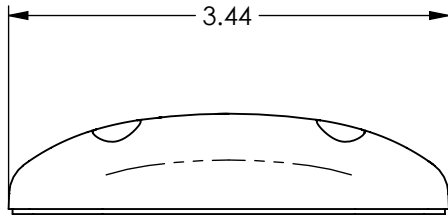

Physical Dimensions
(SCALE 2:3)

WEIGHT
0.47 lb. (0.21 kg)

SV-GPS-250
GPS RECEIVER

19825 141st PI NE
Woodinville, WA 98072
425-402-0433

www.dynonavionics.com