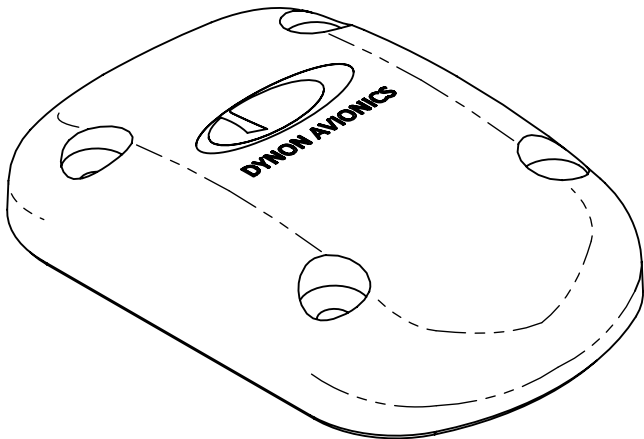

Physical Dimensions
(SCALE 2:3)

WEIGHT
0.47 lb. (0.21 kg)

SV-GPS-250
GPS RECEIVER

19825 141st PI NE
Woodinville, WA 98072
425-402-0433

www.dynonavionics.com