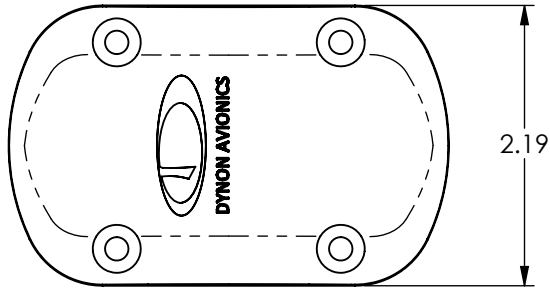

Physical Dimensions
(SCALE 2:3)

WEIGHT
0.47 lb. (0.21 kg)

SV-GPS-250
GPS RECEIVER

19825 141st PI NE
Woodinville, WA 98072
425-402-0433

www.dynonavionics.com