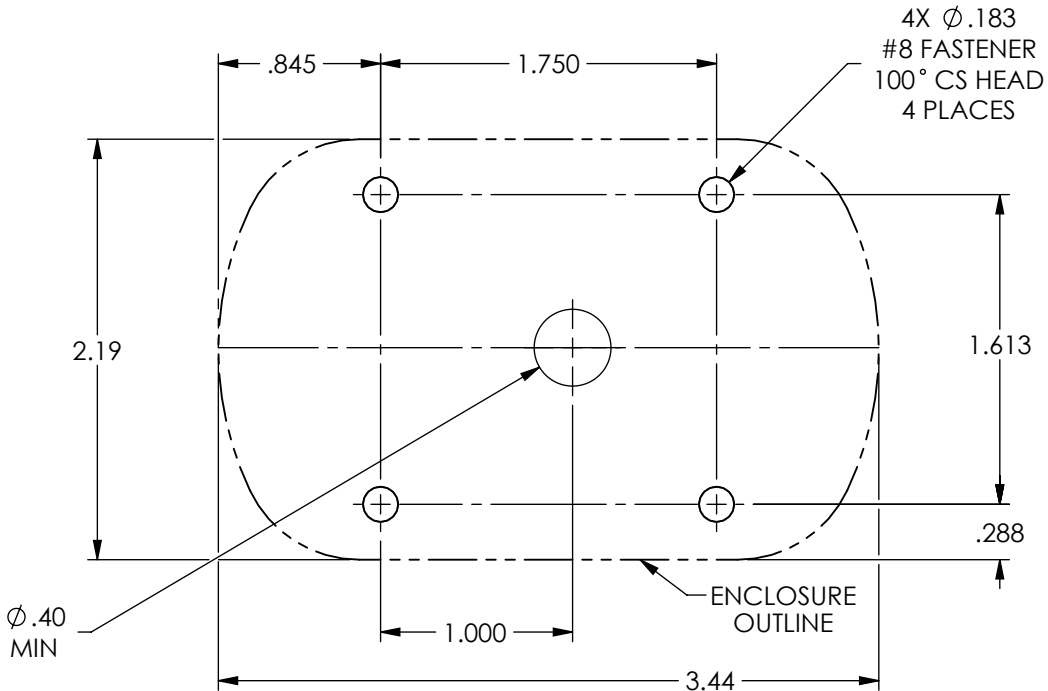

Physical Dimensions
(SCALE 2:3)

WEIGHT
0.47 lb. (0.21 kg)

SV-GPS-250
GPS RECEIVER

19825 141st PI NE
Woodinville, WA 98072
425-402-0433

www.dynonavionics.com