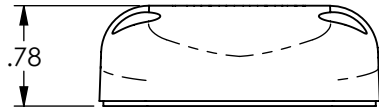

Physical Dimensions
(SCALE 2:3)

WEIGHT
0.47 lb. (0.21 kg)

SV-GPS-250
GPS RECEIVER

19825 141st PI NE
Woodinville, WA 98072
425-402-0433

www.dynonavionics.com