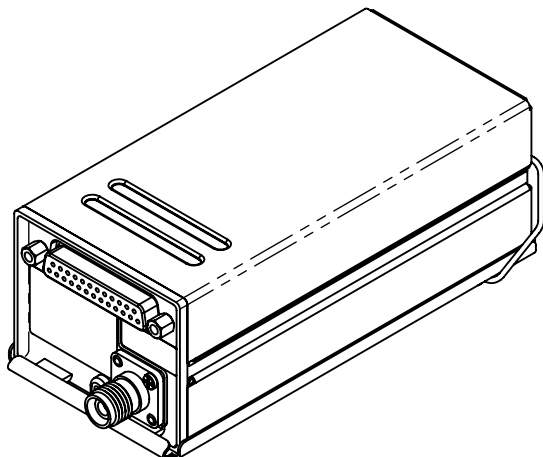

Physical Dimensions
(Scale 1:2)

WEIGHT
0.9 lb. (400 g)

D25 Female Connector

TNC Antenna Connector

Mounting Hole Pattern
(Scale 1:1)

SV-COM-T8

19825 141st PI NE
Woodinville, WA 98072
425-402-0433
www.dynonavionics.com