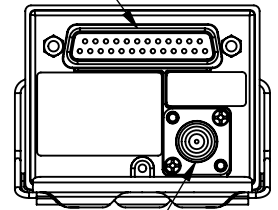

Physical Dimensions
(Scale 1:2)

WEIGHT
0.9 lb. (400 g)

D25 Female Connector

TNC Antenna Connector

Mounting Hole Pattern
(Scale 1:1)

SV-COM-T8

19825 141st PI NE
Woodinville, WA 98072
425-402-0433
www.dynonavionics.com