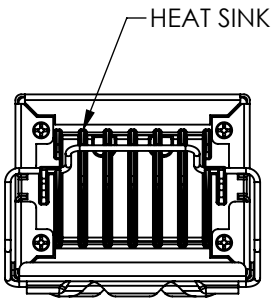

Physical Dimensions
(Scale 1:2)

WEIGHT
0.9 lb. (400 g)

D25 Female Connector

TNC Antenna Connector

Mounting Hole Pattern
(Scale 1:1)

SV-COM-T8

19825 141st PI NE
Woodinville, WA 98072
425-402-0433
www.dynonavionics.com