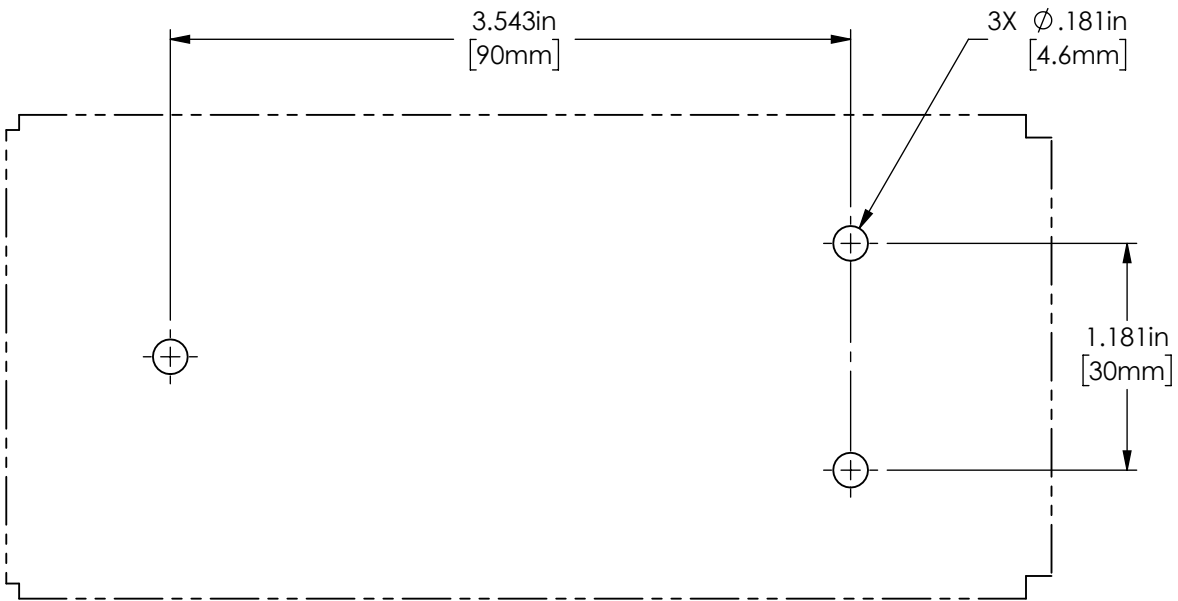

Physical Dimensions
(Scale 1:2)

WEIGHT
0.9 lb. (400 g)

D25 Female Connector

TNC Antenna Connector

Mounting Hole Pattern
(Scale 1:1)

SV-COM-T8

19825 141st PI NE
Woodinville, WA 98072
425-402-0433
www.dynonavionics.com