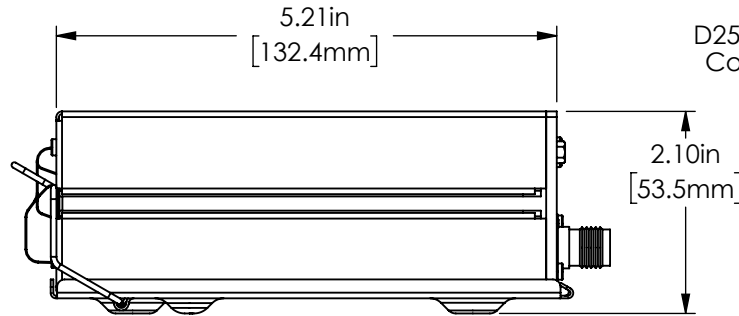

Physical Dimensions
(Scale 1:2)

WEIGHT
0.9 lb. (400 g)

D25 Female Connector

TNC Antenna Connector

Mounting Hole Pattern
(Scale 1:1)

SV-COM-T8

19825 141st PI NE
Woodinville, WA 98072
425-402-0433
www.dynonavionics.com